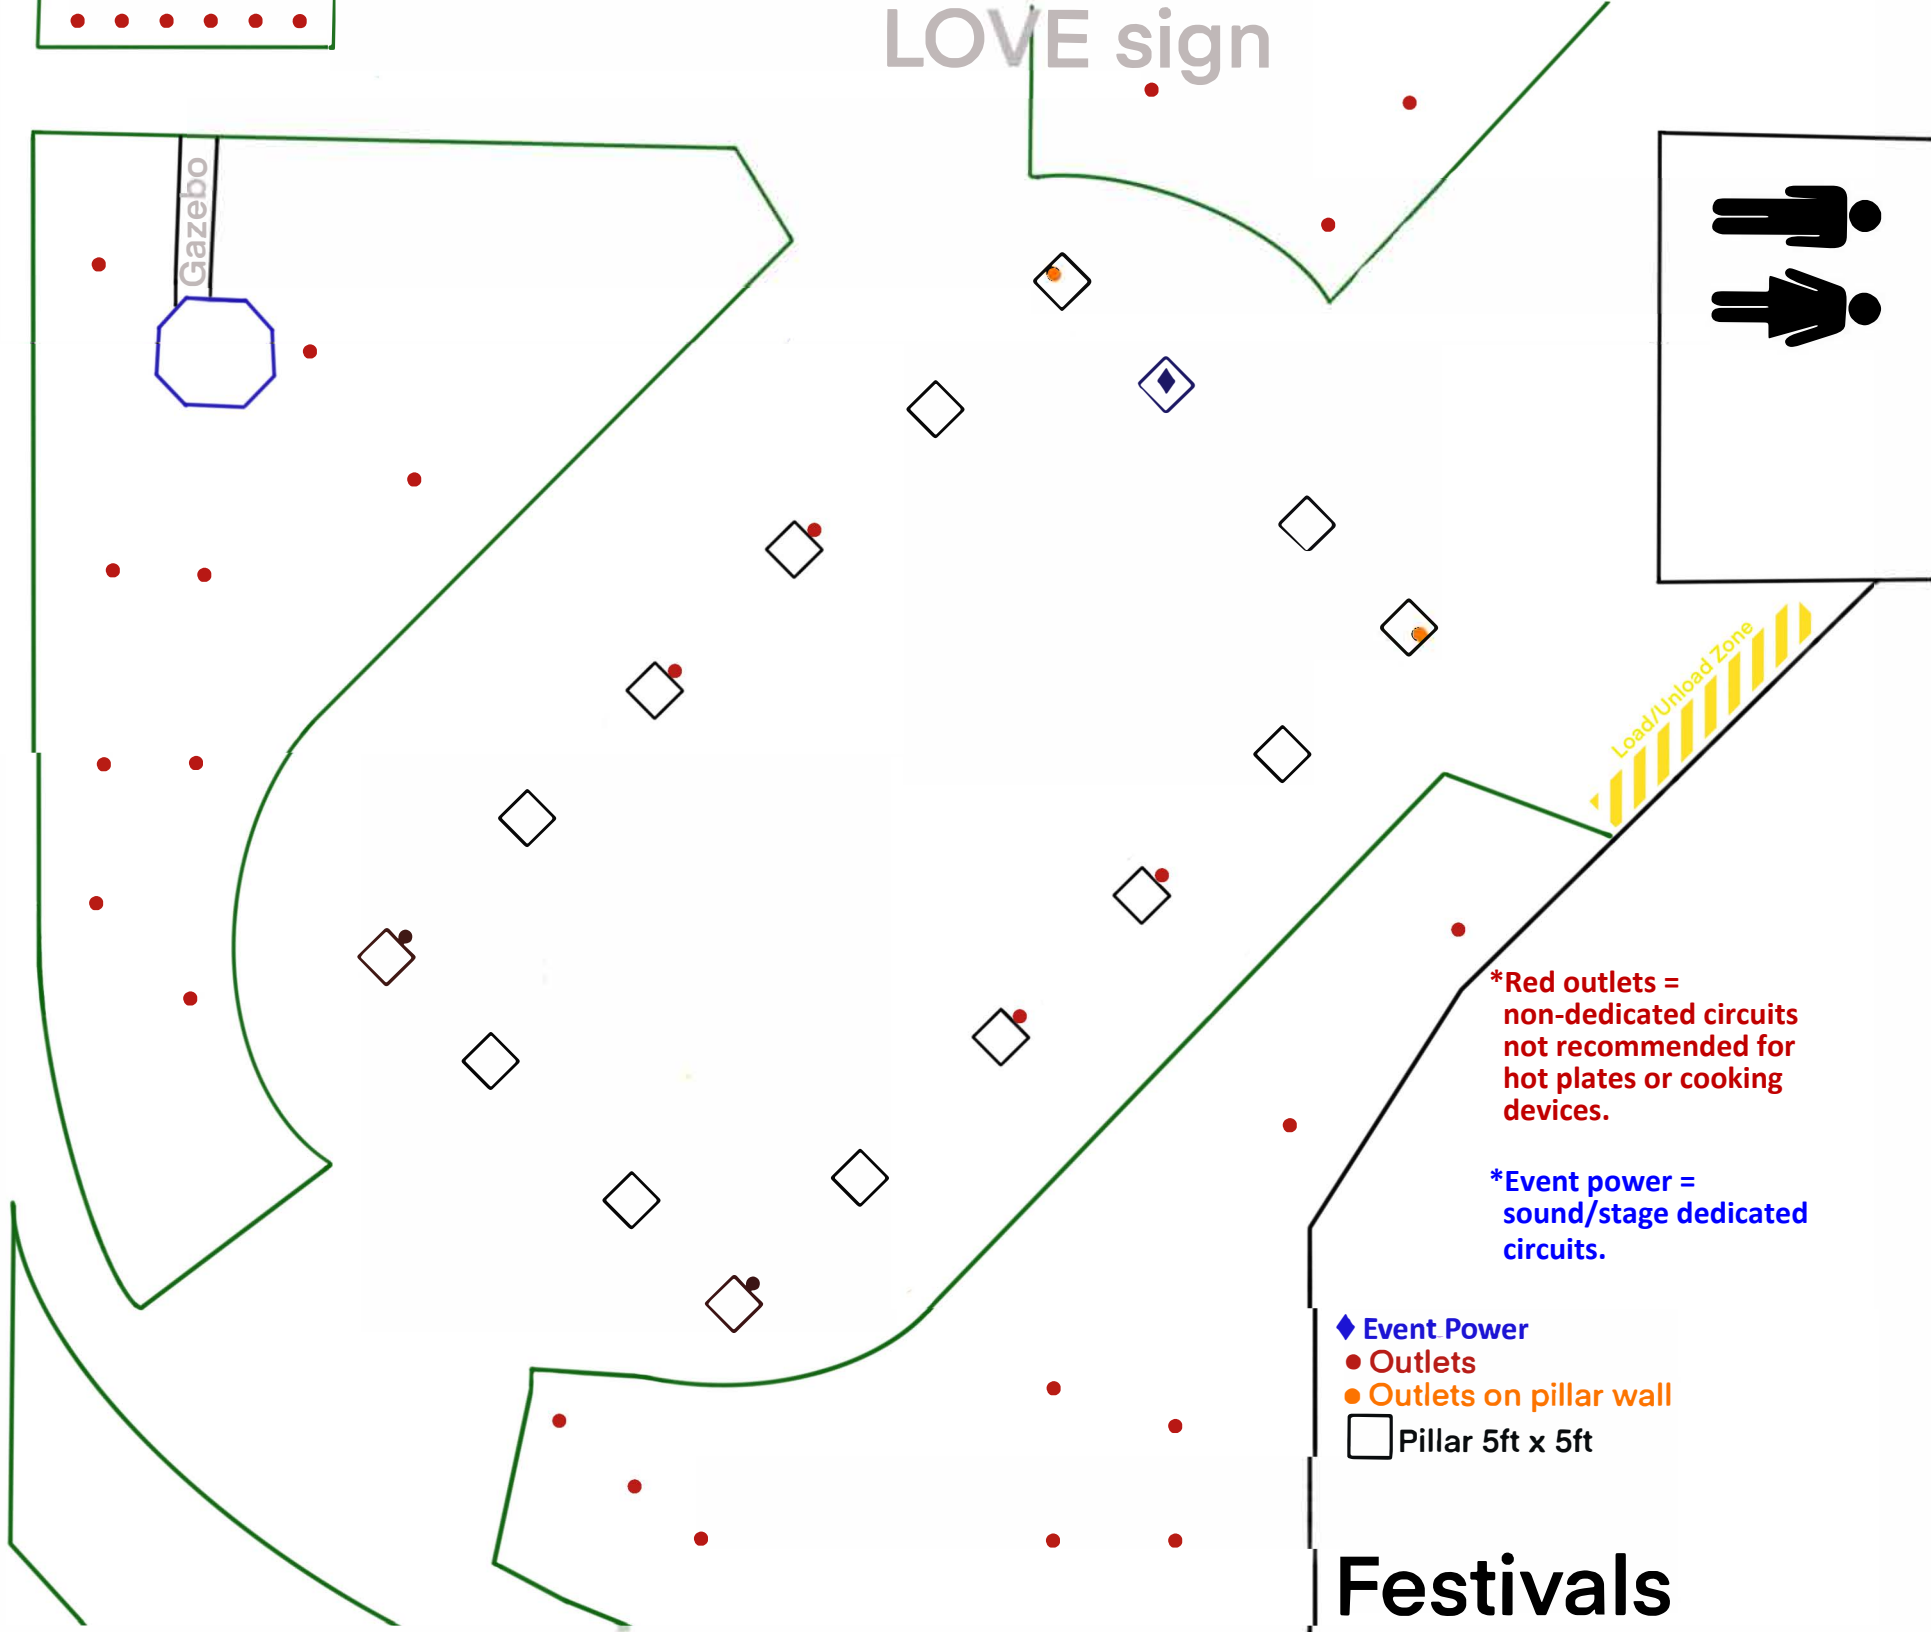

LOVE sign

Load/Unload Zone

*Red outlets = non-dedicated circuits not recommended for hot plates or cooking devices.

*Event power = sound/stage dedicated circuits.

- ◆ Event Power
- Outlets
- Outlets on pillar wall
- Pillar 5ft x 5ft